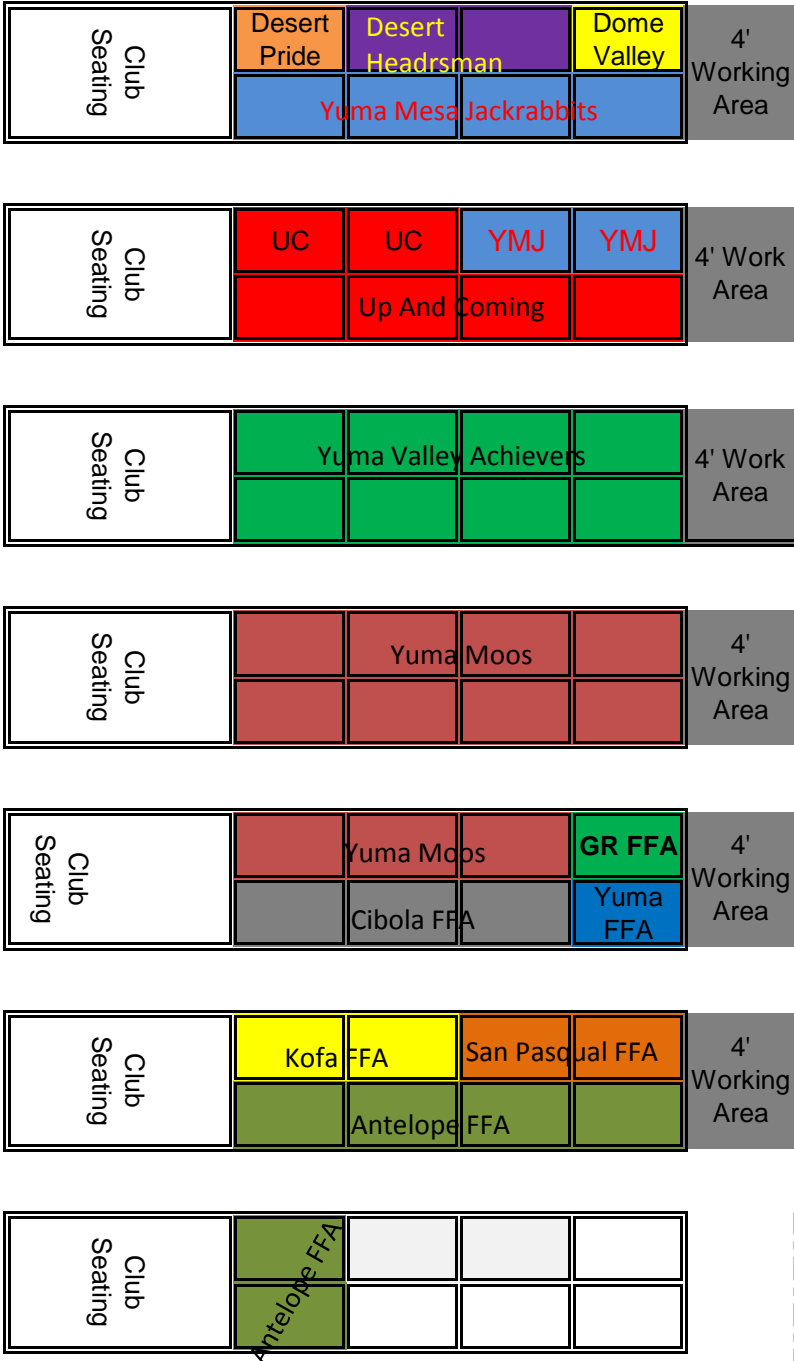

2011 Market Lamb Pens

This is the Market Sheep Locker Area ONLY. If you have room with your Swine Club use it first.

Champion Pens

Rabbit Building

Carcass